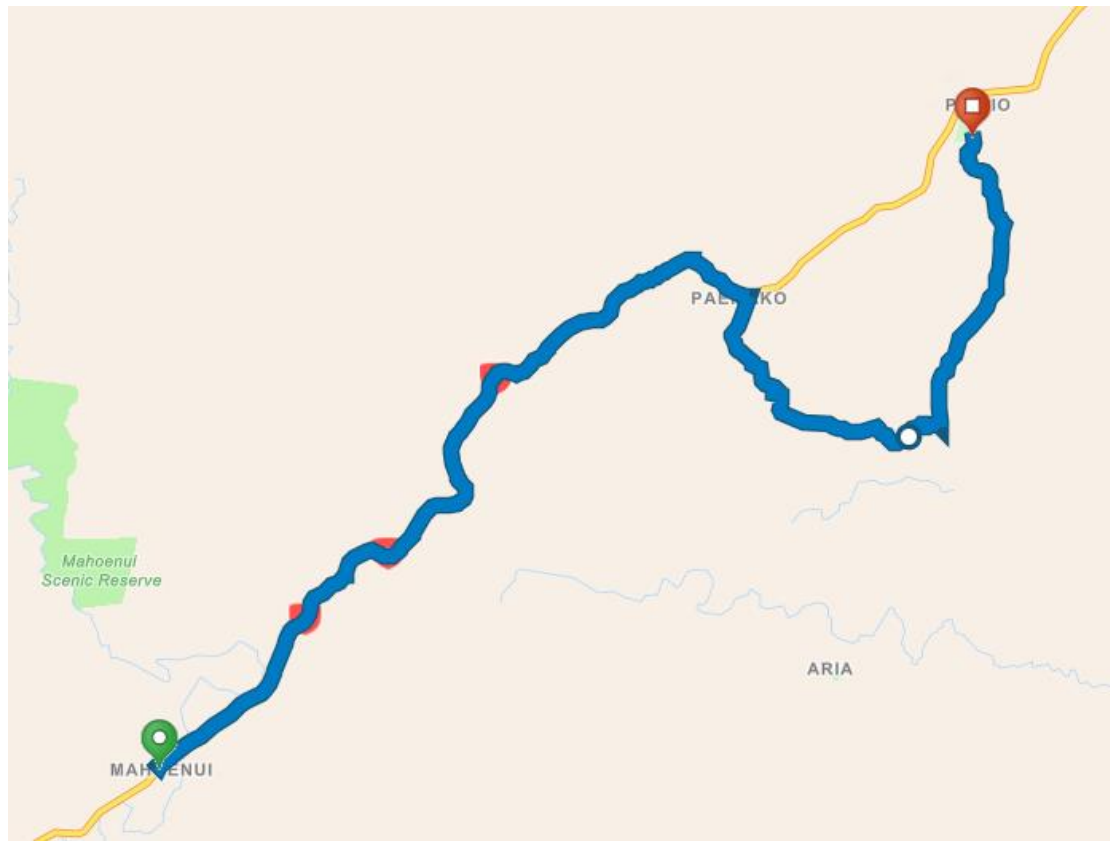

## D030106 ACTIVE

Route and directions for D030106\_ACTIVE

### Route Details

- 29.32km (one-way)

### Directions

1.  Start at Mahoenui Hall, Mahoenui, 3978
2.  Go southwest on Gribbon Rd toward Main St / Mahoenui Main St
3.  Continue forward on Main St
4.  Turn left on Gribbon Rd, then turn left on SH 3
5.  Turn right on Paekaka Rd
6.  Continue northeast on Paekaka Rd
7.  Turn left on Aria Rd
8.  Finish at Piopio College & Piopio Primary School