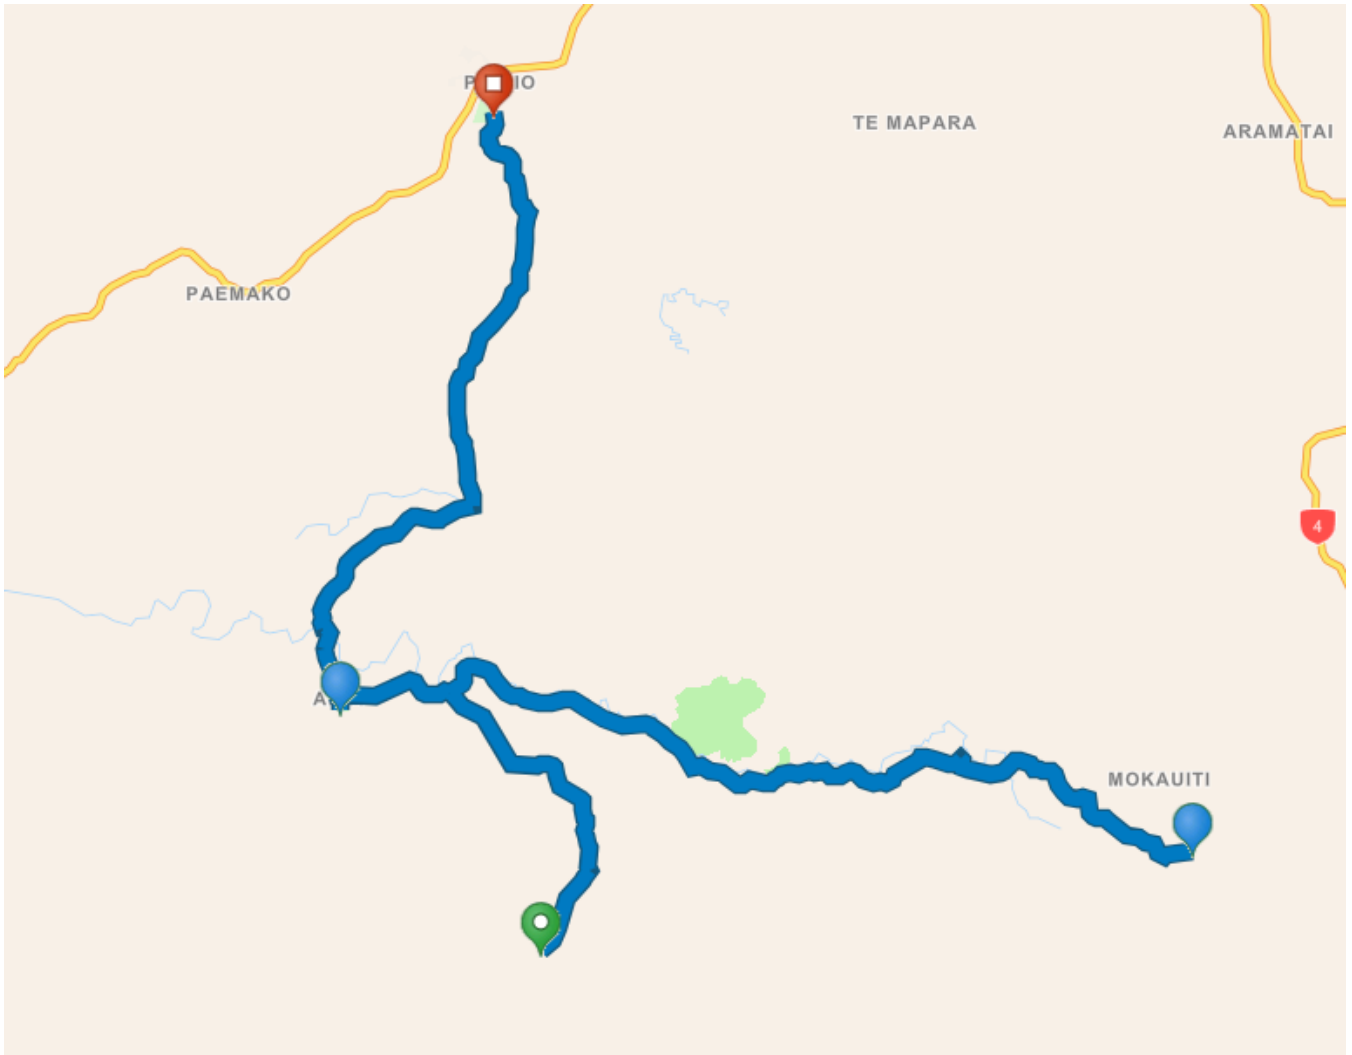

D030102 ACTIVE

Route and directions for D030102_ACTIVE

Route Details

- 52.01km (one-way)

Directions

1.  Start at 825 Ohura Rd, Aria, 3979, NZL
2.  Go northeast on Ohura Rd
3.  Turn left at Matiere Rd to stay on Ohura Rd
4.  Make a sharp right on Mokauiti Rd
5.  Turn right at Ngapaki Rd to stay on Mokauiti Rd
6.  Arrive at Mokauiti Community Hall, Aria, 3983, on the left
7.  Depart Mokauiti Community Hall, Aria, 3983
8.  Go back west on Mokauiti Rd
9.  Turn left at Ngapaki Rd to stay on Mokauiti Rd
10.  Turn right on Ohura Rd
11.  Turn left on Barclay Rd
12.  Arrive at Aria School, Barclay Rd, Aria, 3979, NZL, on the left
13.  Depart Aria School, Barclay Rd, Aria, 3979, NZL
14.  Go back north on Barclay Rd
15.  Turn left on Ohura Rd, then turn right on Aria Rd
16.  Turn right at Mahoe St to stay on Aria Rd
17.  Turn right at Totoro Rd to stay on Aria Rd
18.  Turn left at Kaitaringa Rd to stay on Aria Rd
19.  Finish at Piopio College & Piopio Primary School