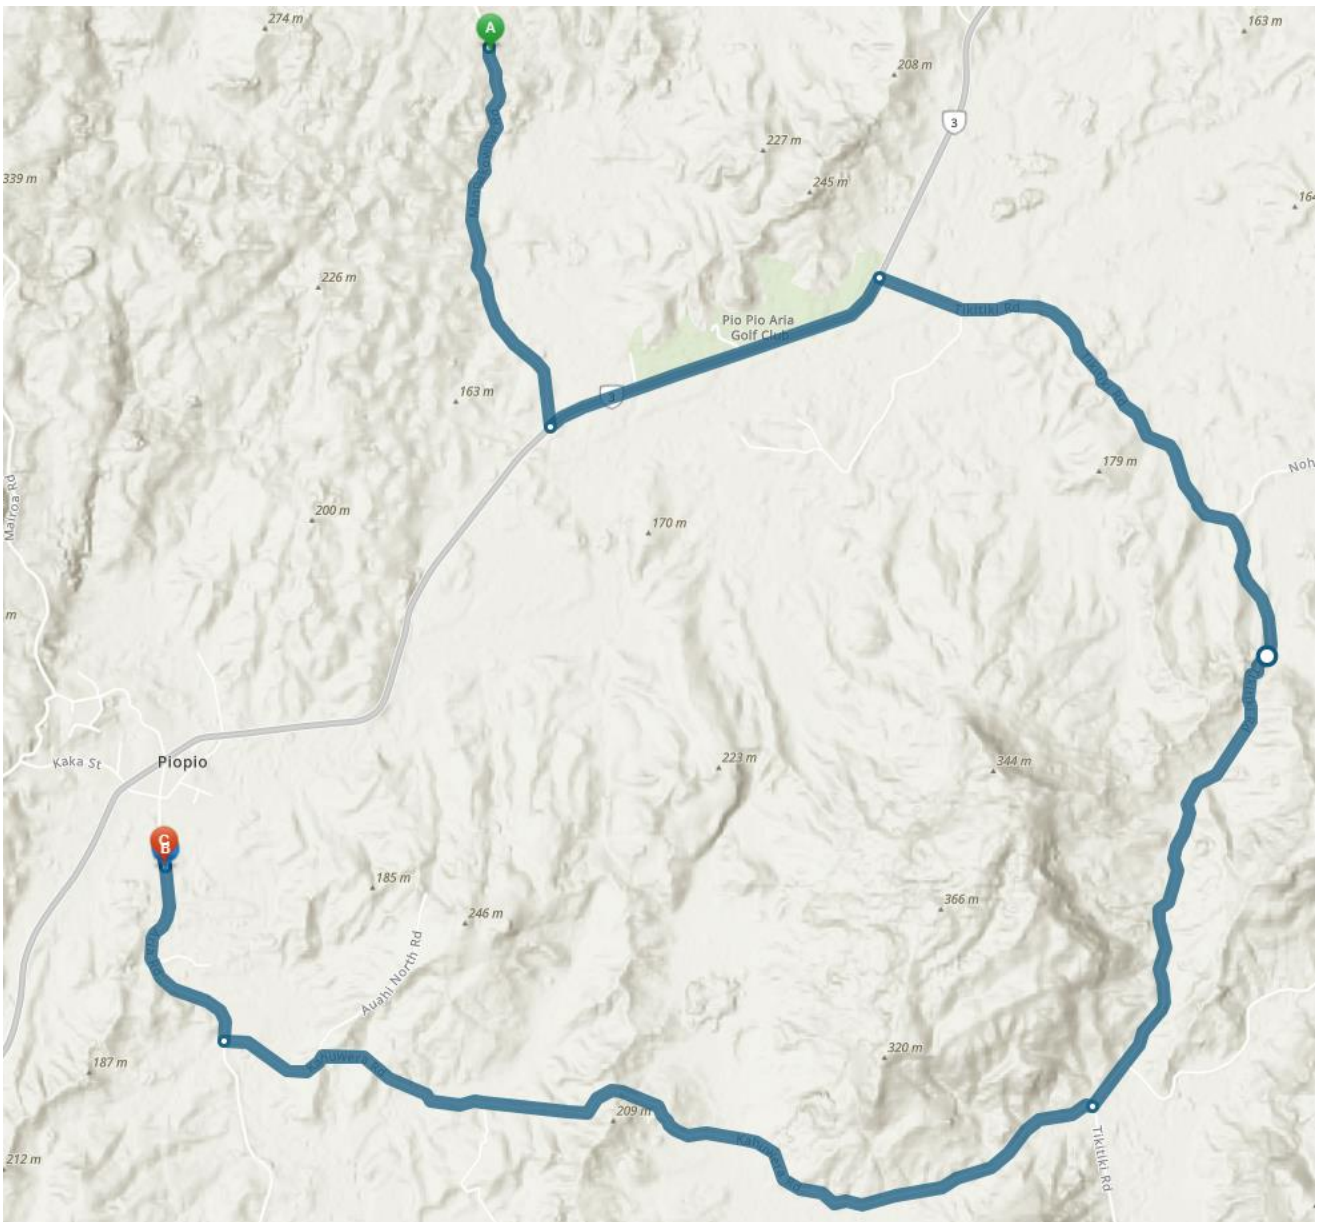

D030105 AM

Route and directions for D030105 AM

Route Details

- 17.65 km

Directions

1.  Start at 228 Mangakowhai Rd, Piopio, 3971, NZL
2.  Go south on Mangakowhai Rd
3.  Make a sharp left on SH 3
4.  Turn right on Tikitiki Rd
5.  Turn right on Kahuwera Rd
6.  Make a sharp right on Aria Rd
7.  Arrive at Piopio College, Aria Rd, Piopio, 3912, NZL, on the left
8.  Depart Piopio College, Aria Rd, Piopio, 3912, NZL
9.  Continue north on Aria Rd
10.  Finish at Piopio Primary School, 14 Aria Rd, Piopio, 3912, NZL, on the left