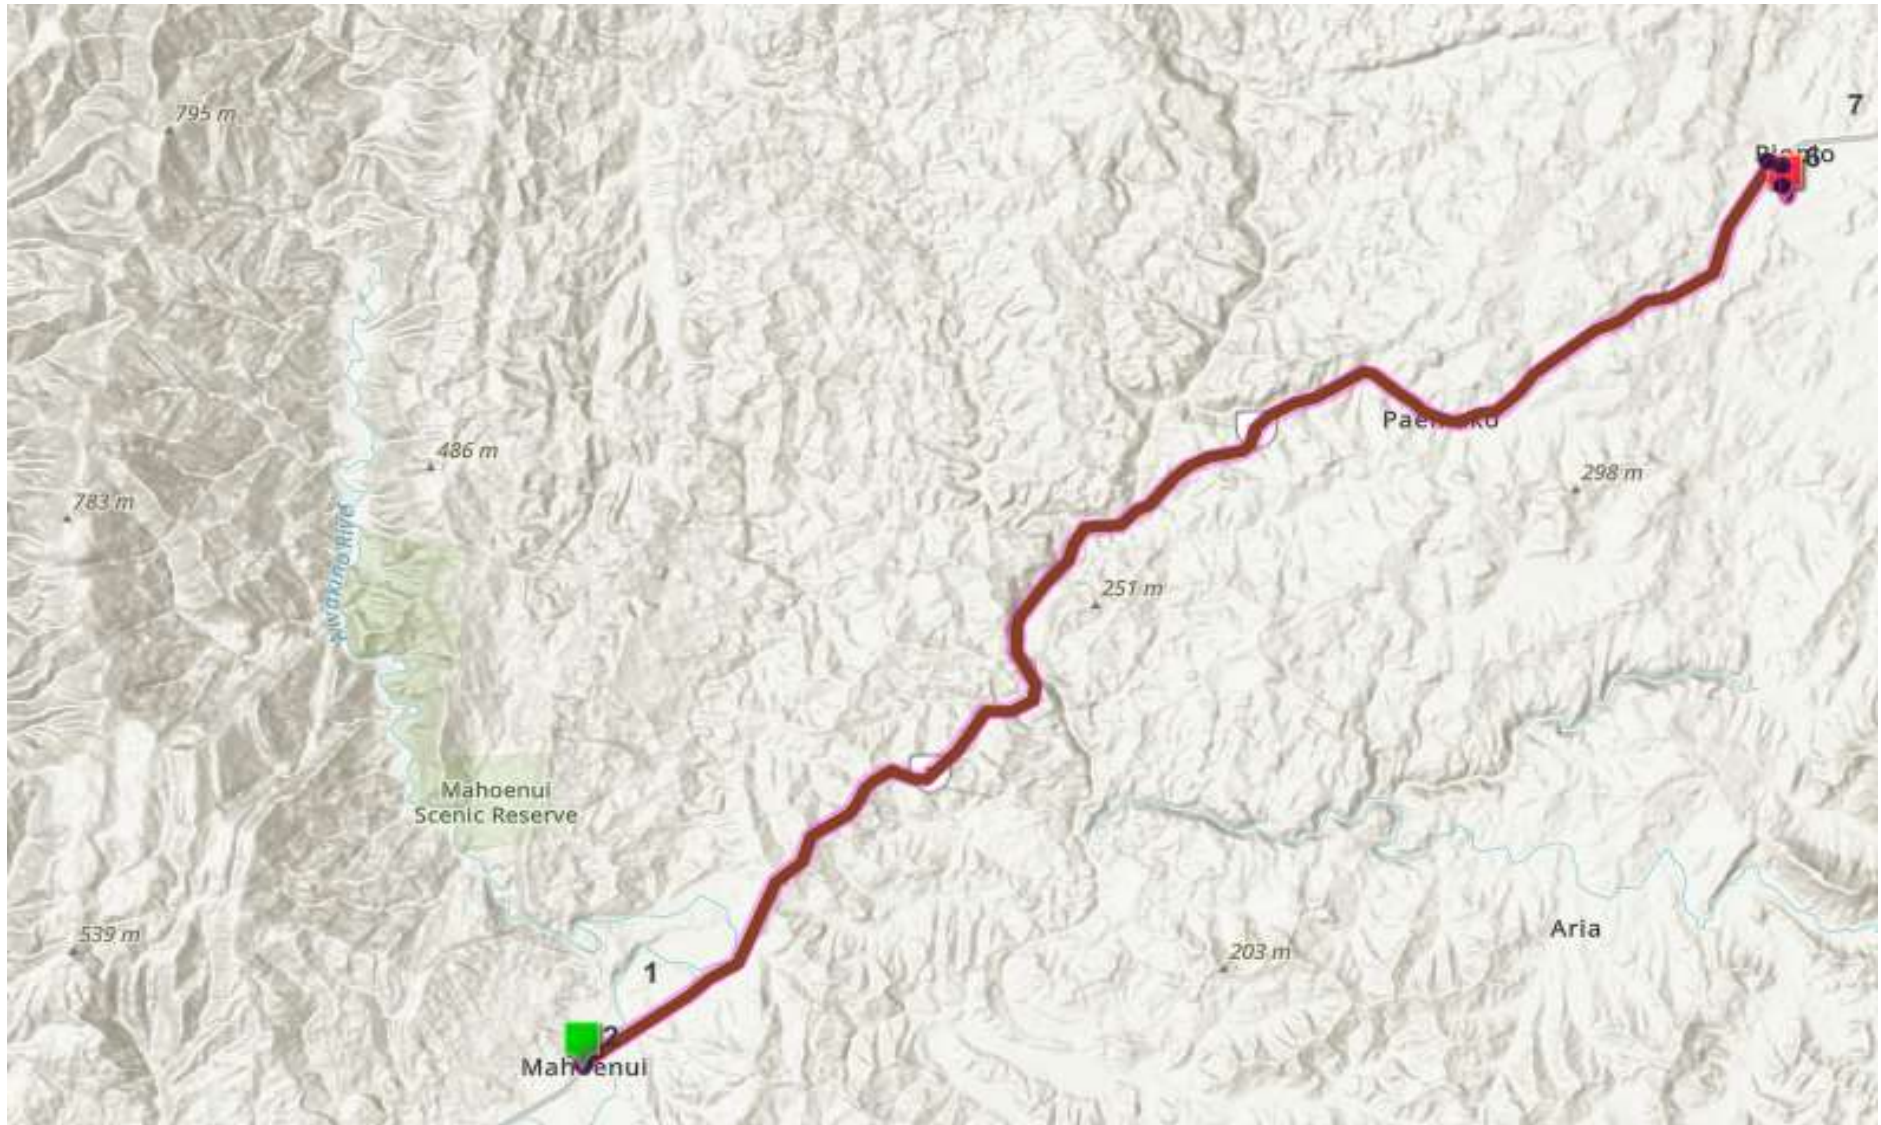

# MAHOENUI

**Route: MAHOENUI (D030106) AM/PM**

**Directions**

1.  Start at 7-485 Gribbon Rd, Mahoenui, 3978
2.  Go east on Mahoenui Main St toward SH 3
3.  Turn left on SH 3
4.  Turn right on Tui St
5.  Turn right on Ruru St
6.  Bear left on Aria Rd
7.  Finish at Piopio College, Aria Rd, Piopio, 3912, NZL, on the right